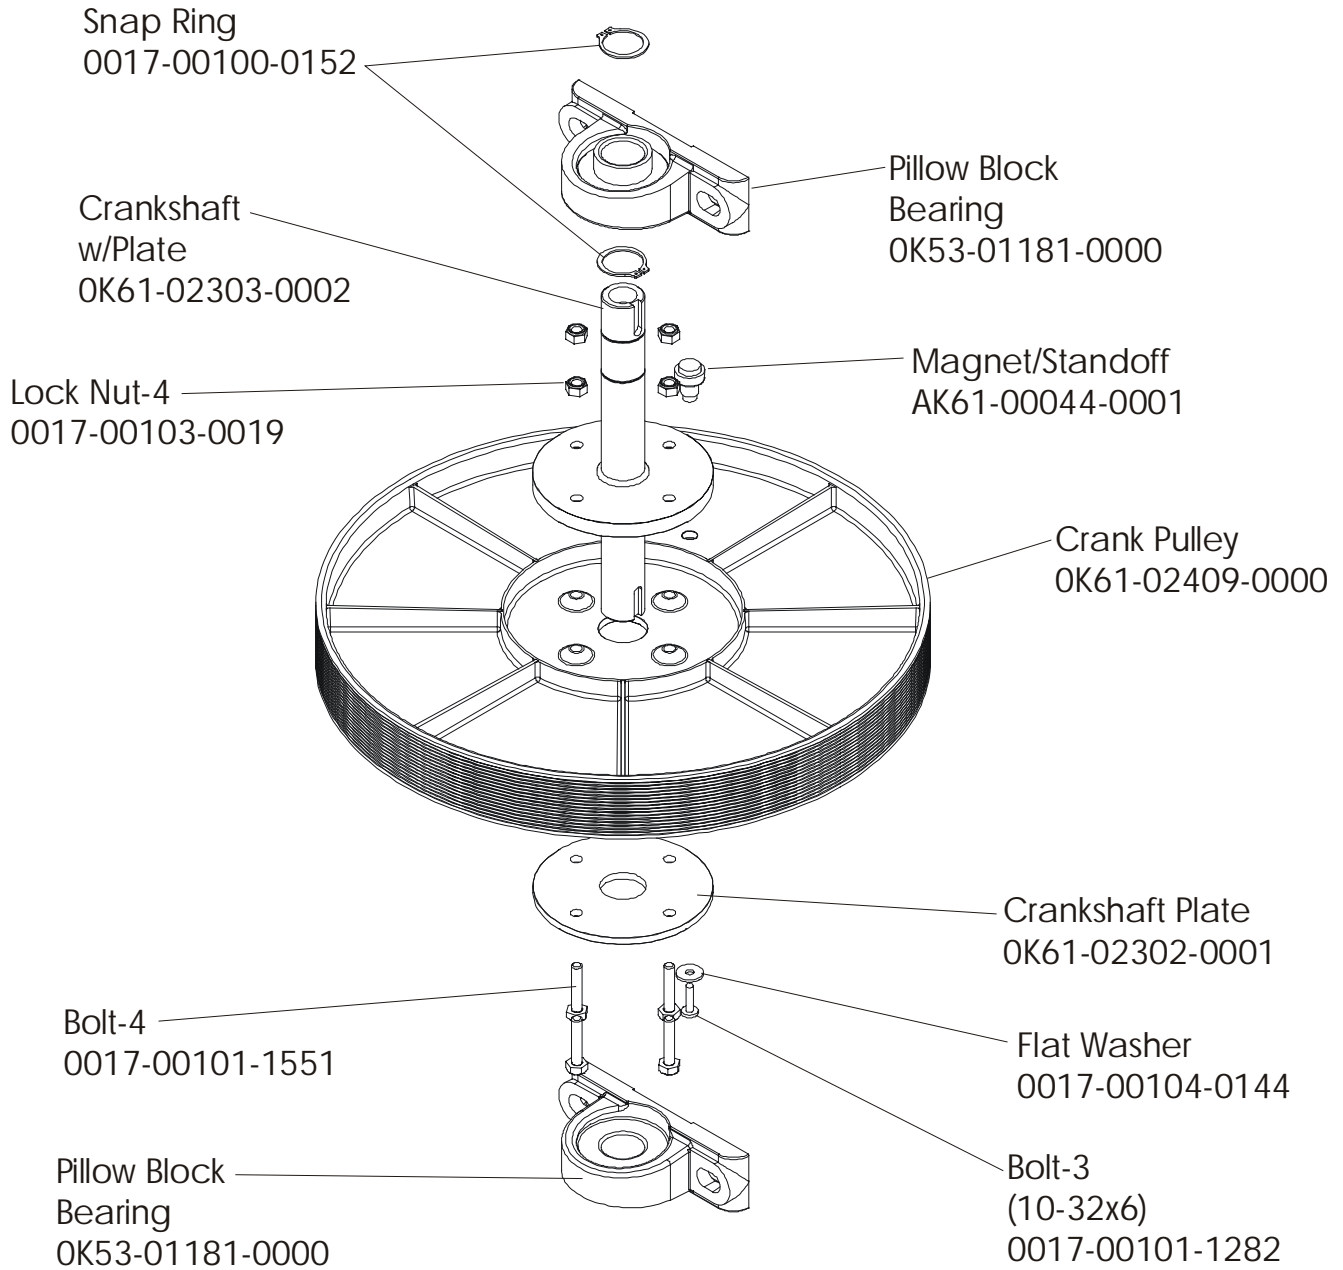

CT9100 Cross-Trainer
Crankshaft Assembly AK61-00230-0001

CT91-0XXX-01 S/N 100000-UP
CT91-0XXX-02 S/N 101185-101219,101252-UP