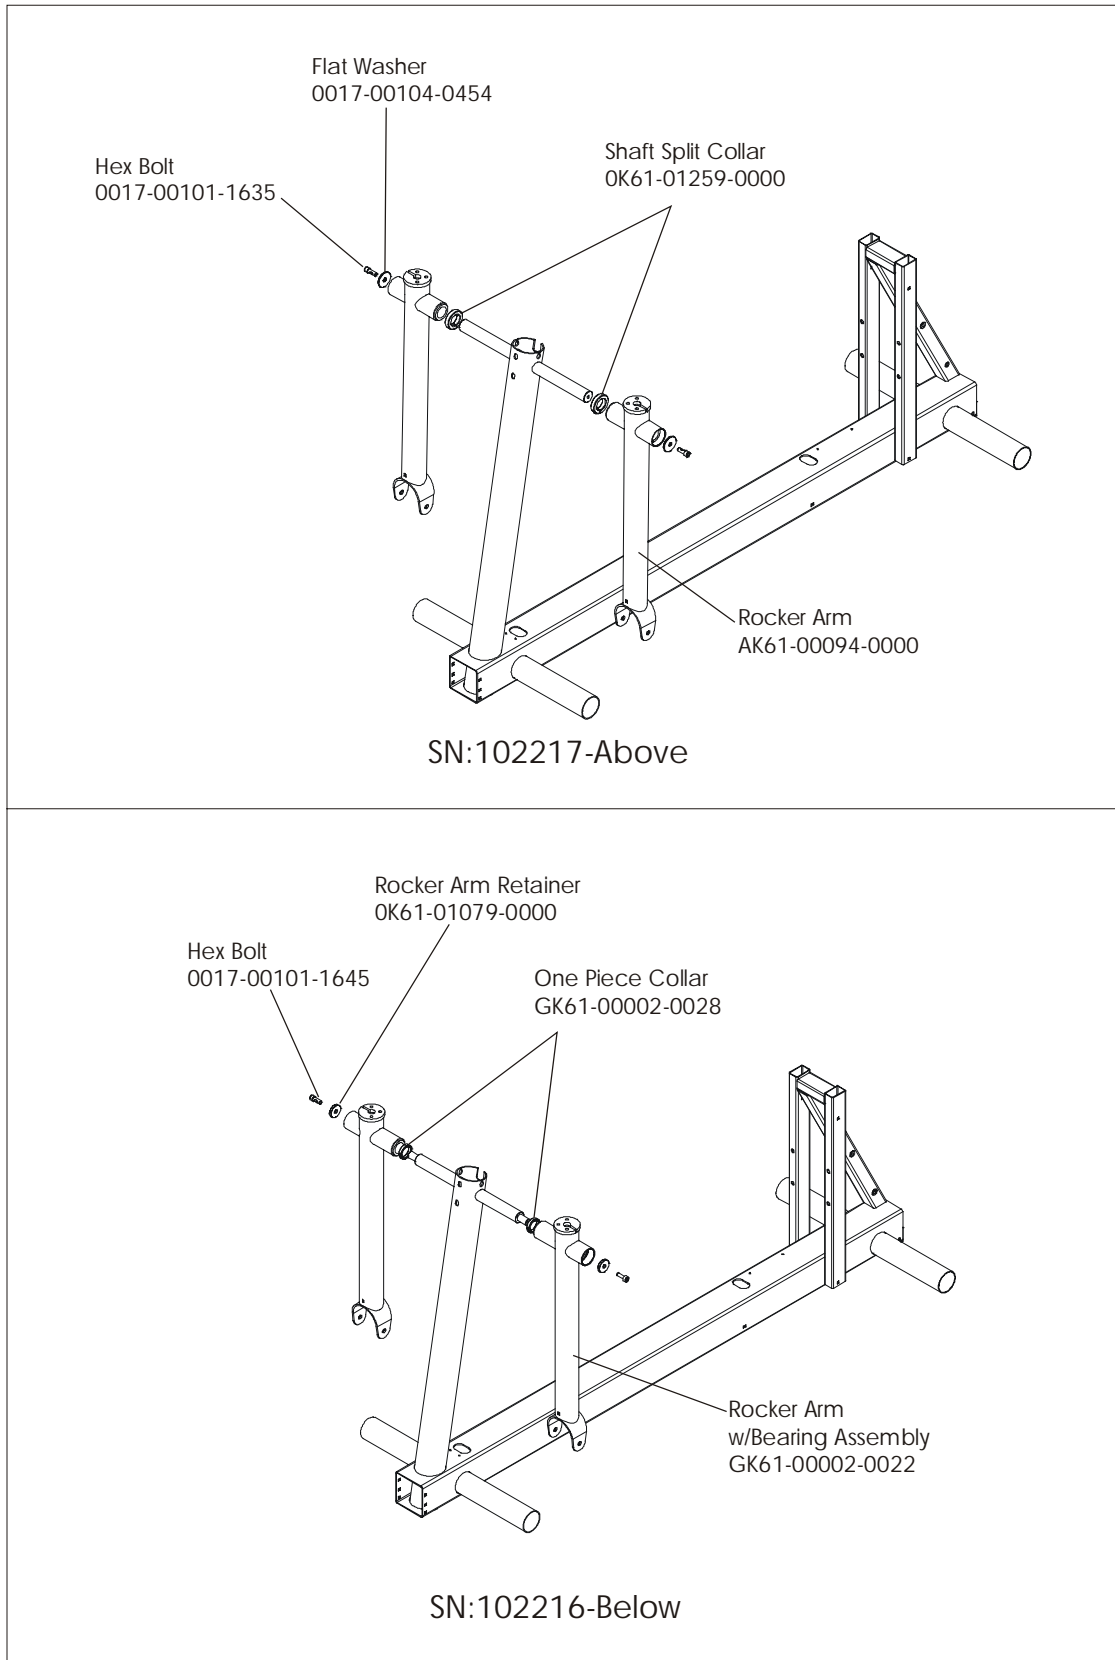

Rocker Arm Covers

CT91-0XXX-01 S/N 100000- UP
CT91-0XXX-02 S/N 101185-101219,101252-UP

CT9100 Cross-Trainer

Rocker Arm Assembly

CT91-0XXX-01 S/N 100000-UP
CT91-0XXX-02 S/N 101185-101219,101252-UP

CT9100 Cross-Trainer