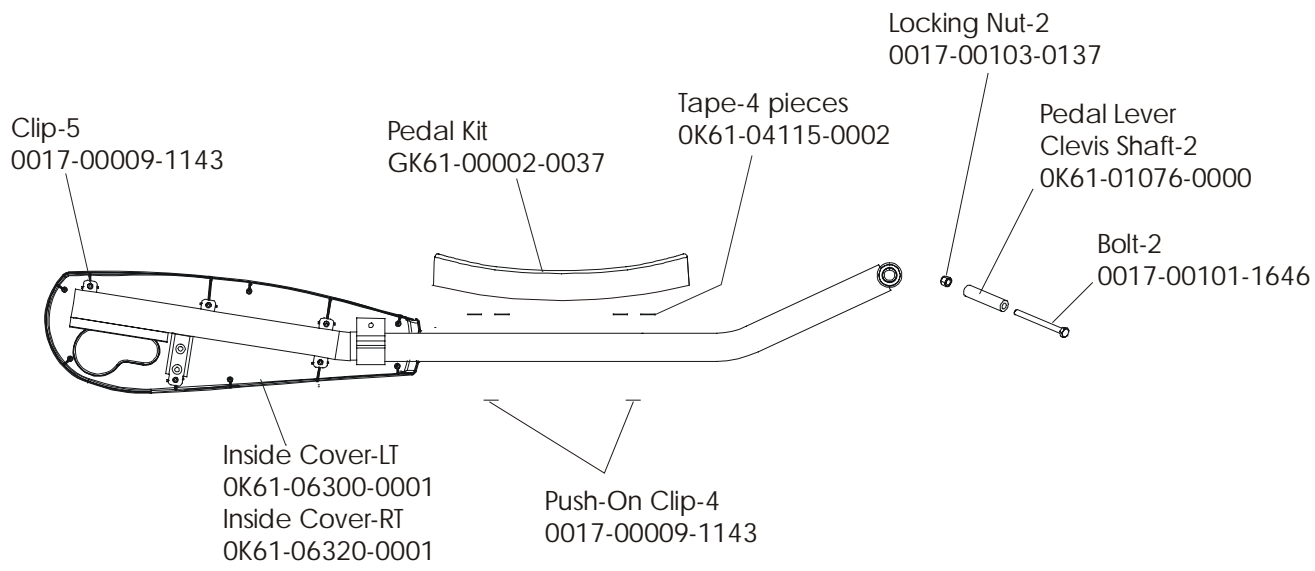

CT9100 Cross-Trainer

Pedal Lever Assembly

CT91-0XXX-01 S/N 100000-UP
CT91-0XXX-02 S/N 101185-101219,101252-UP

Left Pedal Assembly GK61-00002-0005,
Right Pedal Assembly GK61-00002-0006