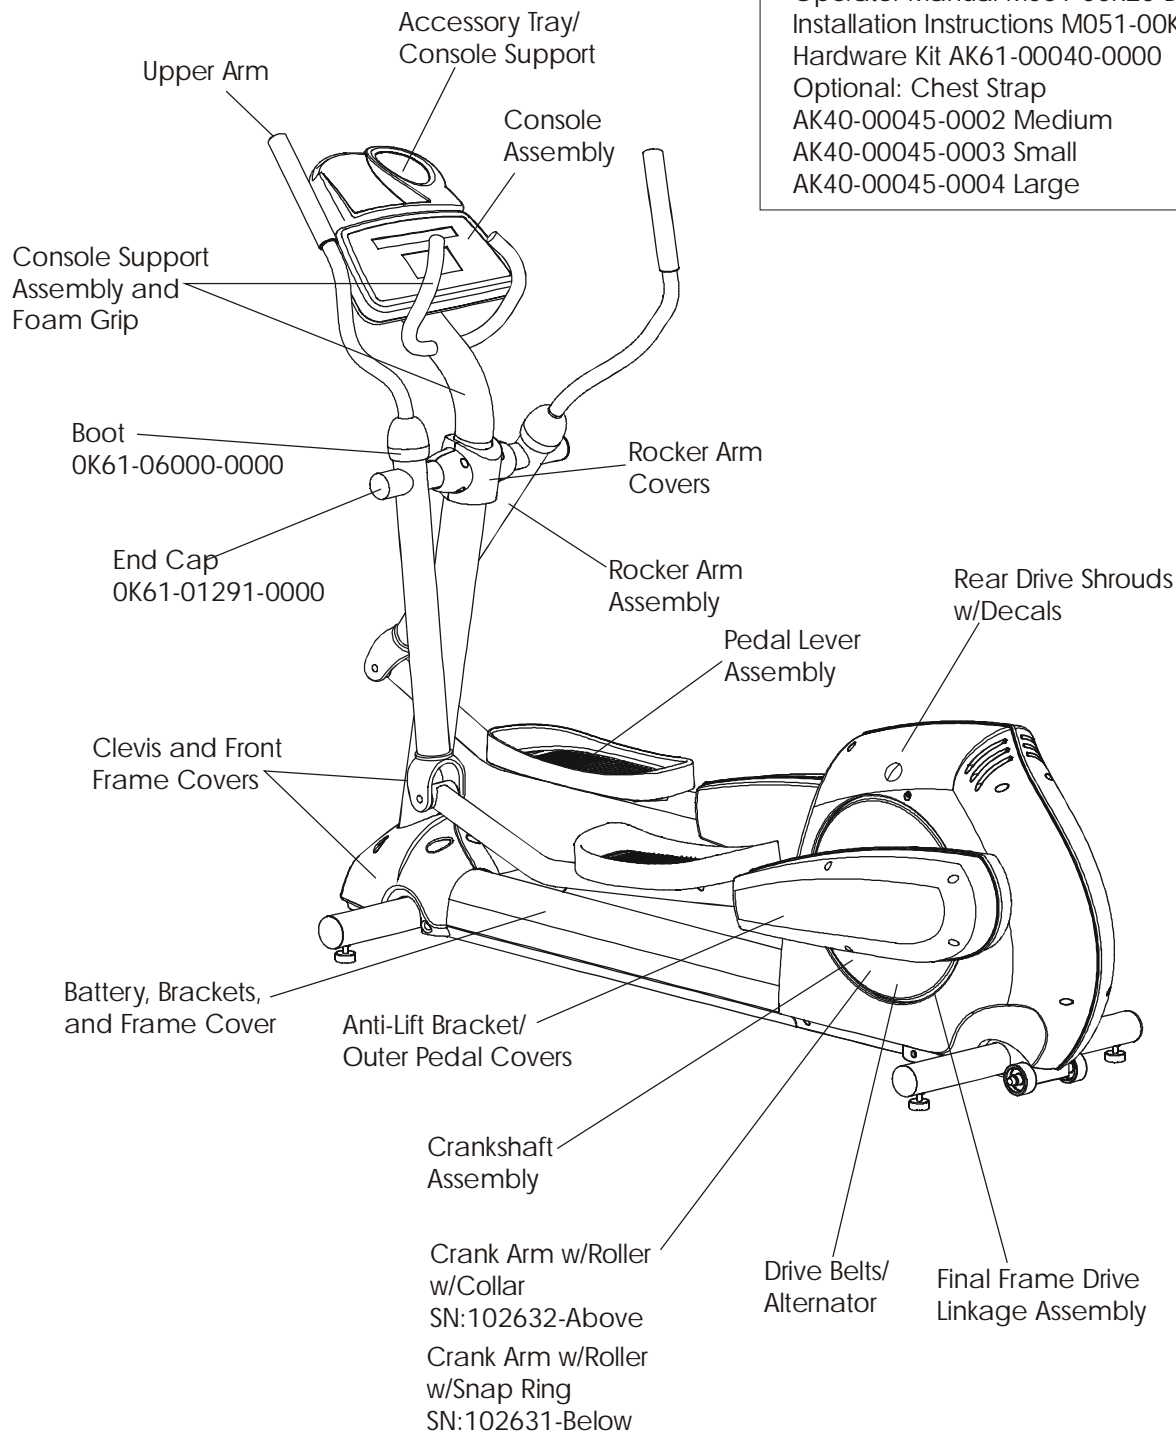

CT9100 Cross-Trainer

General Assembly

CT91-0XXX-01 S/N 100000- UP
 CT91-0XXX-02 S/N 101185-101219,101252-UP

Service Manual M051-00K61-A014
 Operator Manual M051-00K20-B190
 Installation Instructions M051-00K20-B188
 Hardware Kit AK61-00040-0000
 Optional: Chest Strap
 AK40-00045-0002 Medium
 AK40-00045-0003 Small
 AK40-00045-0004 Large

CT9100 Cross-Trainer

Drive Belts and Alternator

CT91-0XXX-01 S/N 100000- UP
CT91-0XXX-02 S/N 101185-101219,101252-UP

CT9100 Cross-Trainer

Console Support Assembly

CT91-0XXX-01 S/N 100000- UP
CT91-0XXX-02 S/N 101185-101219,101252-UP