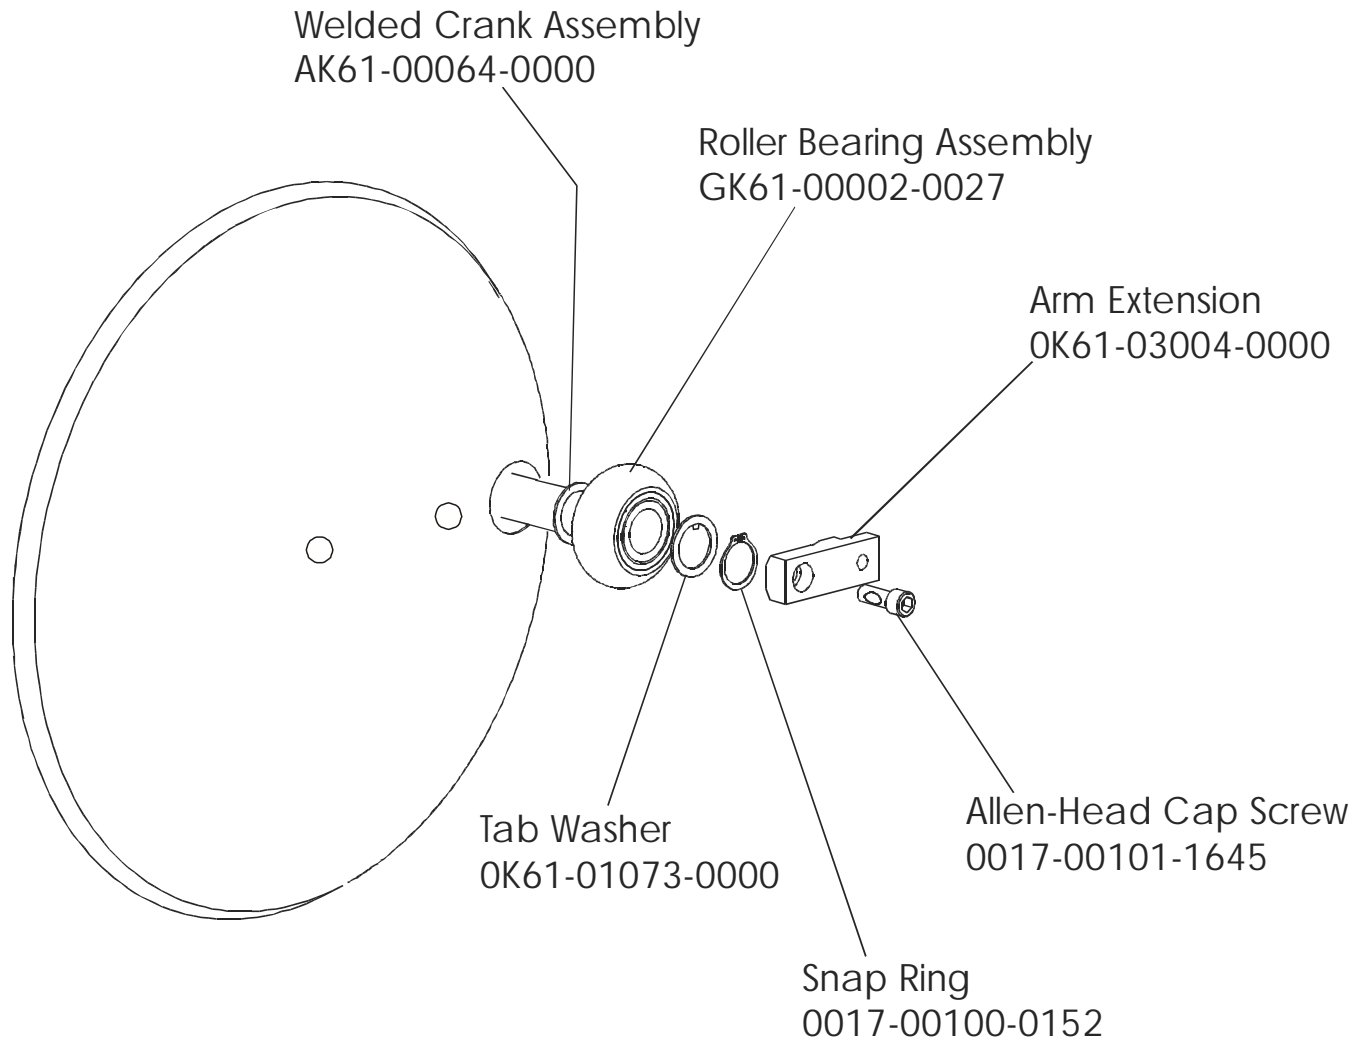

Console Case (Black)
OK36-01187-0006

Battery Cover
OK36-01035-0006

Screw
0017-00101-0823

CT9100 Cross-Trainer
Crank Arm w/Roller Assembly

CT91-0XXX-01 S/N 100000-UP
CT91-0XXX-02 S/N 101185-101219,101252-UP
S/N 102632-UP

CT9100 Cross-Trainer
Crank Arm w/Roller Assembly

CT91-0XXX-01 S/N 100000- UP
CT91-0XXX-02 S/N 101185-101219,101252-UP
S/N 102631-Below

CT9100 Cross-Trainer
Crankshaft Assembly AK61-00230-0001

CT91-0XXX-01 S/N 100000-UP
CT91-0XXX-02 S/N 101185-101219,101252-UP