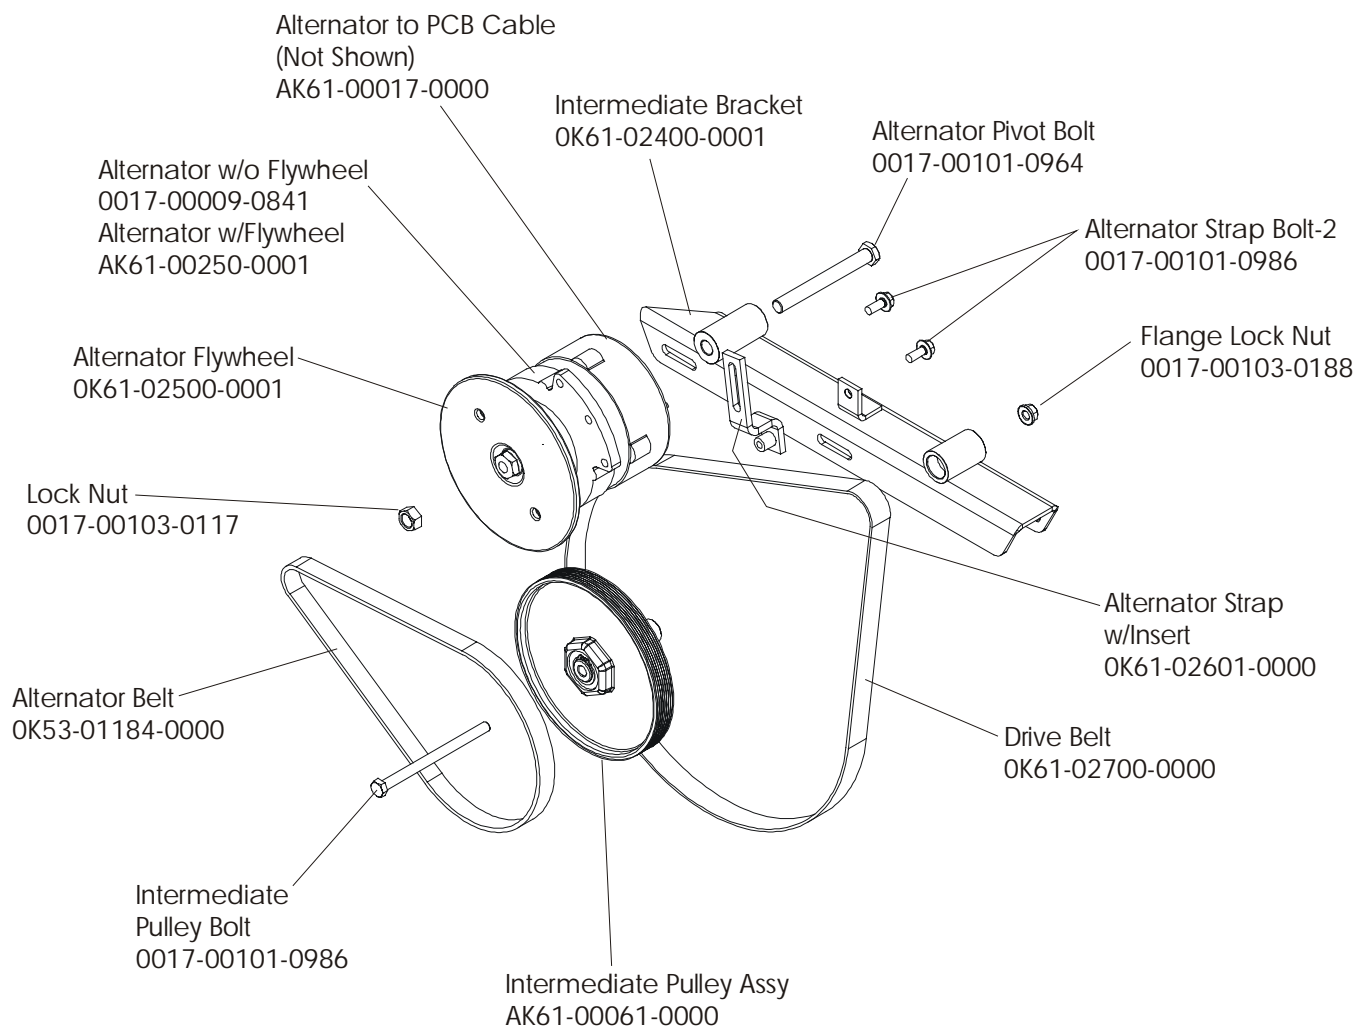

CT9100 Cross-Trainer

General Assembly

CT91-0XXX-01 S/N 100000- UP
 CT91-0XXX-02 S/N 101185-101219,101252-UP

Service Manual M051-00K61-A014
 Operator Manual M051-00K20-B190
 Installation Instructions M051-00K20-B188
 Hardware Kit AK61-00040-0000
 Optional: Chest Strap
 AK40-00045-0002 Medium
 AK40-00045-0003 Small
 AK40-00045-0004 Large

CT9100 Cross-Trainer

Drive Belts and Alternator

CT91-0XXX-01 S/N 100000- UP
CT91-0XXX-02 S/N 101185-101219,101252-UP

CT9100 Cross-Trainer

Console Support Assembly

CT91-0XXX-01 S/N 100000- UP
CT91-0XXX-02 S/N 101185-101219,101252-UP