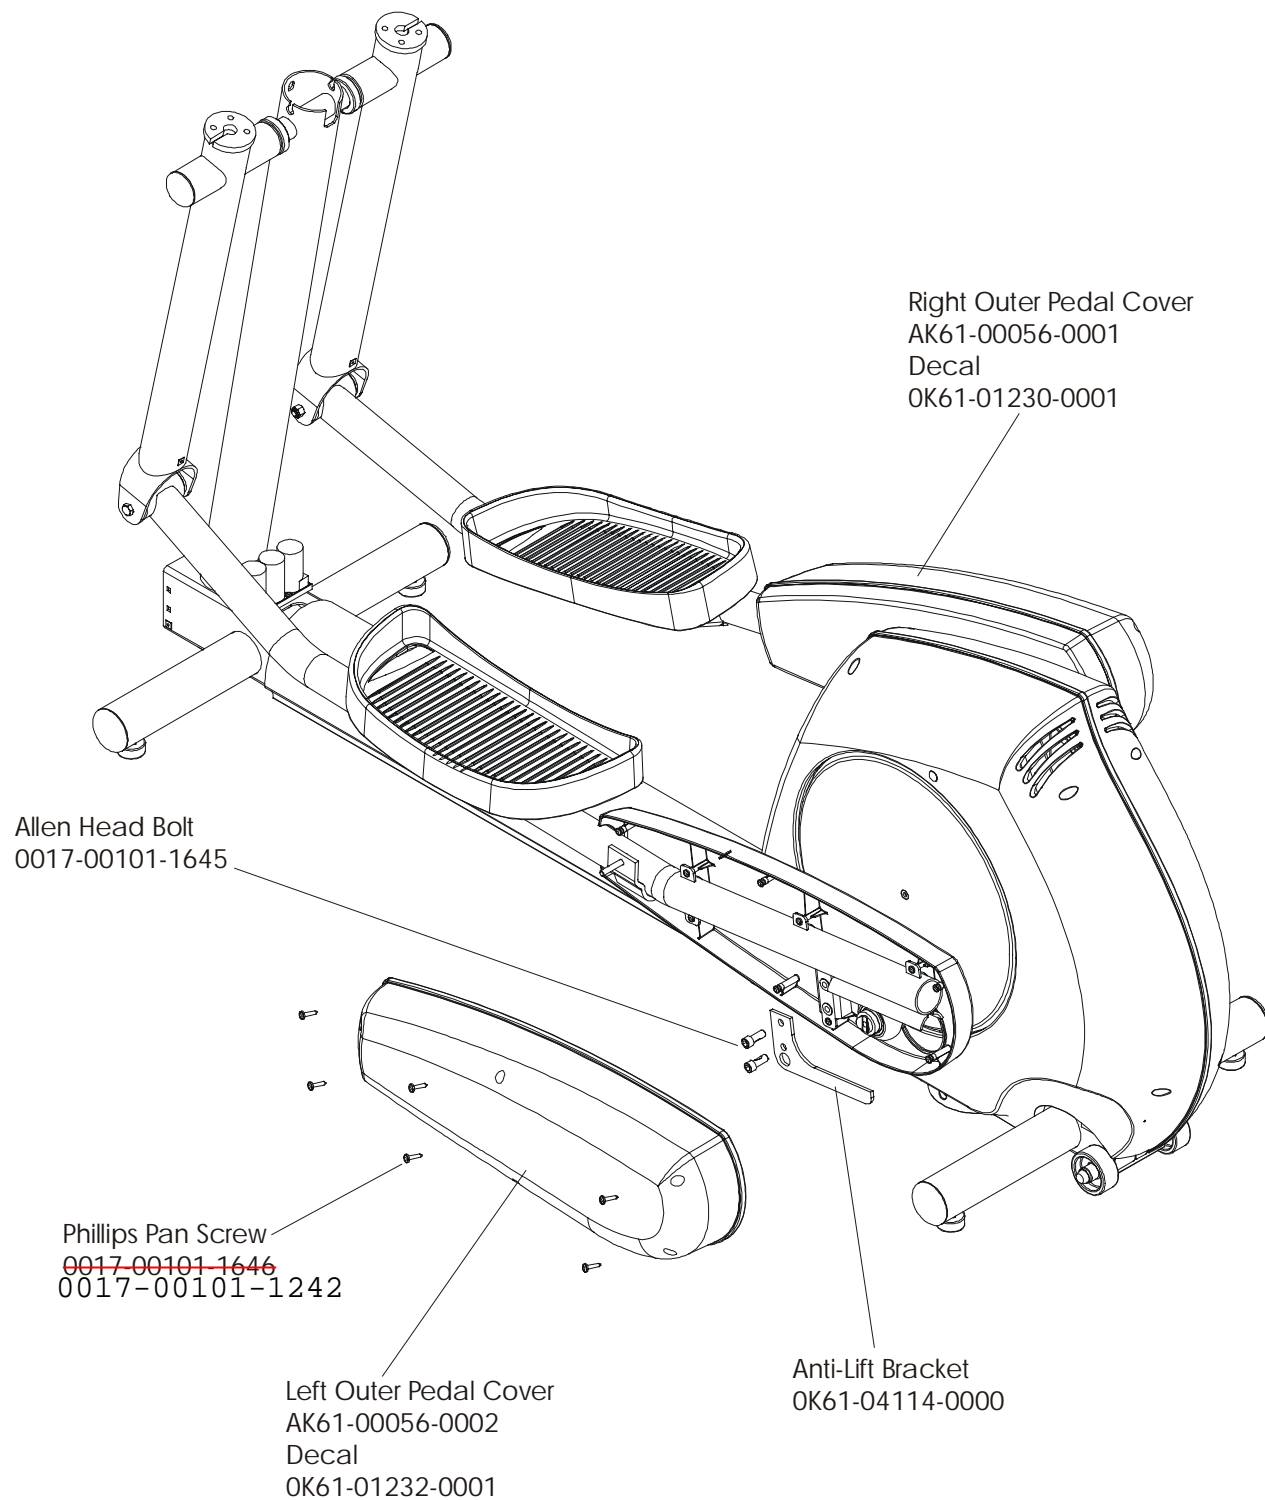

CT9100 Cross-Trainer

Final Frame Drive Linkage Assembly

CT91-0XXX-01 S/N 100000-UP
CT91-0XXX-02 S/N 101185-101219,101252-UP

CT9100 Cross-Trainer

Anti-Lift Bracket & Outer Pedal Covers

CT91-0XXX-01 S/N 100000- UP
CT91-0XXX-02 S/N 101185-101219,101252-UP