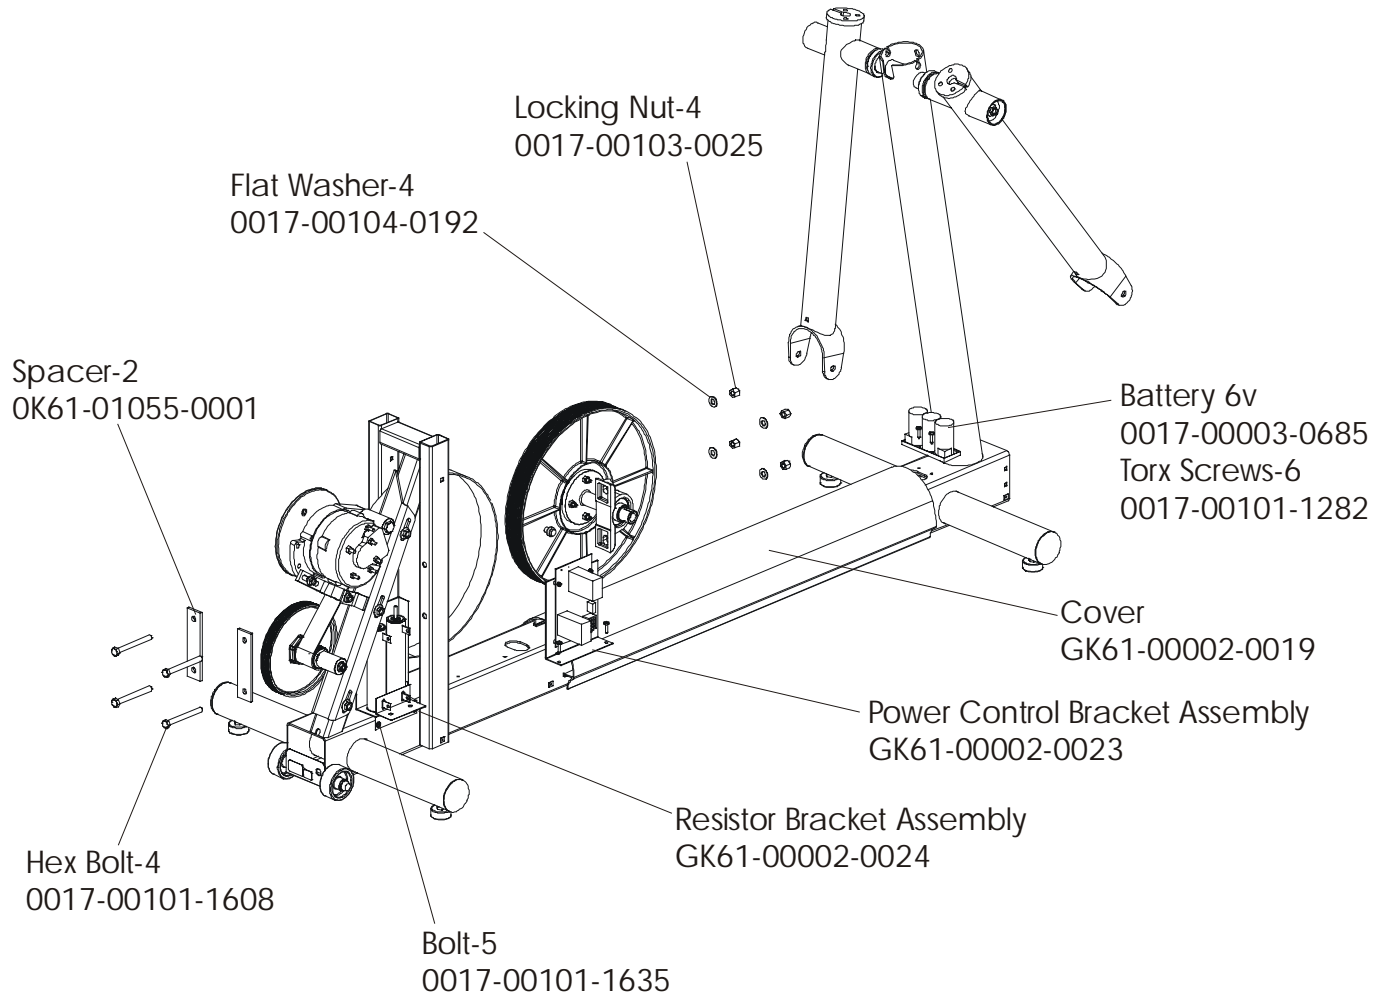

CT9100 Cross-Trainer

Battery, Brackets, and Frame Cover

CT91-0XXX-01 S/N 100000-UP
CT91-0XXX-02 S/N 101185-101219,101252-UP